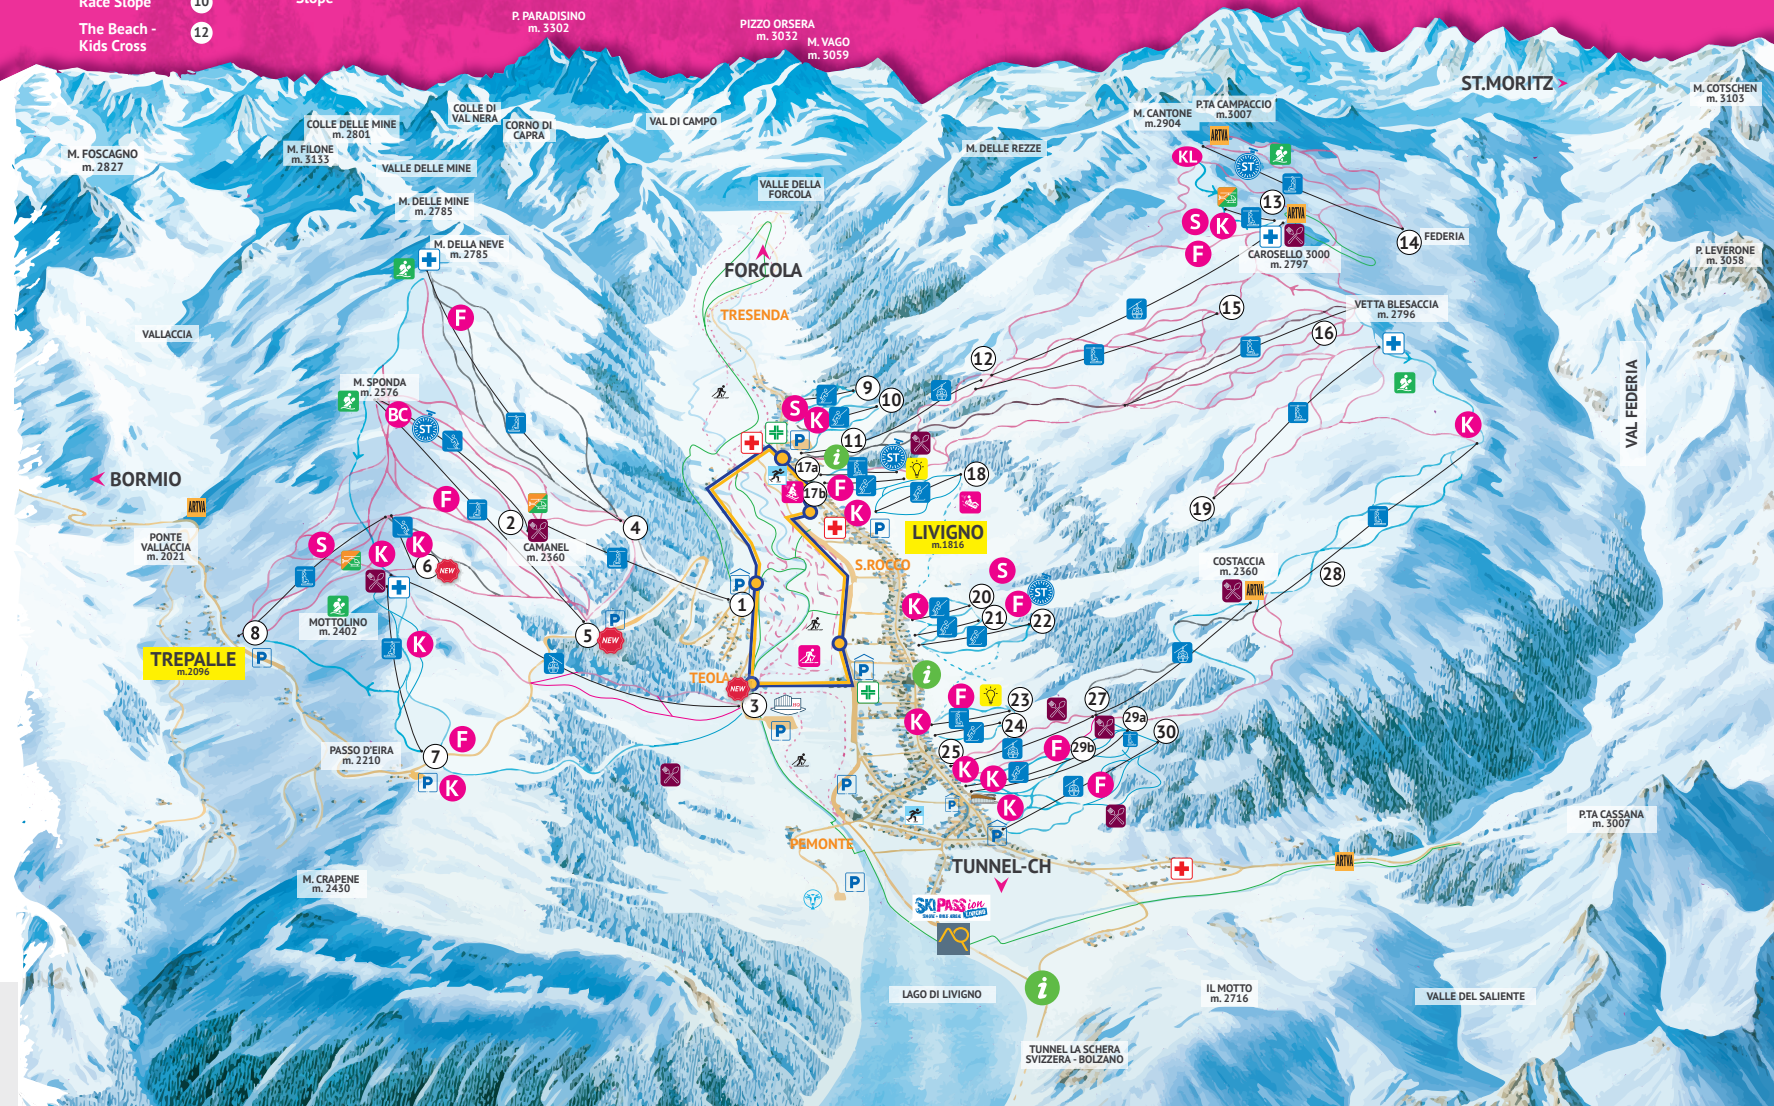

## FUN & EXTREME

Freeride	14 17a 17b	Self Timing	14 17a 17b
Boarder Cross	5	Snowpark	8 10 12 13 20
Heliski			
Km Lanciato	14		
Mini Snowpark	7 17a 17b	Snowkart	29b
	30		
Natural Pipe	5	EA7 Ski Challenge	21
Natural Moguls	4	Mercedes Slope	2
Powder Slope	12		
Race Slope	10		
The Beach - Kids Cross	12		

## EMOTION TAPPETI

Tappeti / magic carpet	6 7 10 13 17a 18 20 21 23 25 29a 30
Freak'n Tonic Show	
Sci Notturno	
Night Skiing	
Show Maestri	
Ski Instructor Show	
Sky Experience	
Sunrise Emotion	
Sunset Emotion	
Top Emotion	
Co-Working	
Cena in quota al Camanel	

**SKI LINK** THE FASTEST SKI MOBILITY IN LIVIGNO

Teola Pianoni Bassi 1 <-> 11 Carosello 3000

Mottolino 8 <-> 17a 17b San Rocco